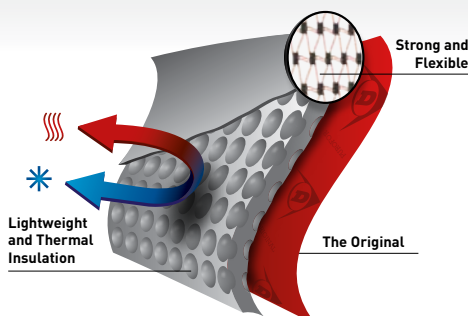

DUNLOP®

PUROFORT+ FULL SAFETY

Made for the real thing, designed in a contemporary style

Protection & Comfort

- High traction on uneven surfaces for maximum safety
- S5 rated with steel toecap and midsole for protection against penetrating and falling objects
- Certified according to the latest EN standard (EN ISO 20345:2011 S5 CI SRC)

Shaft / Upper

- Lightweight for minimizing foot fatigue
- Flexible and supple for retaining ease of movement
- Rugged and cut resistant shaft for assuring a safe and long lifetime

Outsole

- SRC rated outsole for excellent grip
- Sturdy outsole design for offering extra stability while walking or standing
- Anatomically shaped footbed and premium insole for unsurpassed comfort

WWW.DUNLOPBOOTS.COM

ARTICLE C762241

PUROFORT®
THE ORIGINAL

Additional information

Number of sizes	14
Size range EUR	36-49/50
Size range UK	03-14/15
Size range US	03-16/17
Safety standard	EN ISO 20345:2011 S5 CI CR SRC